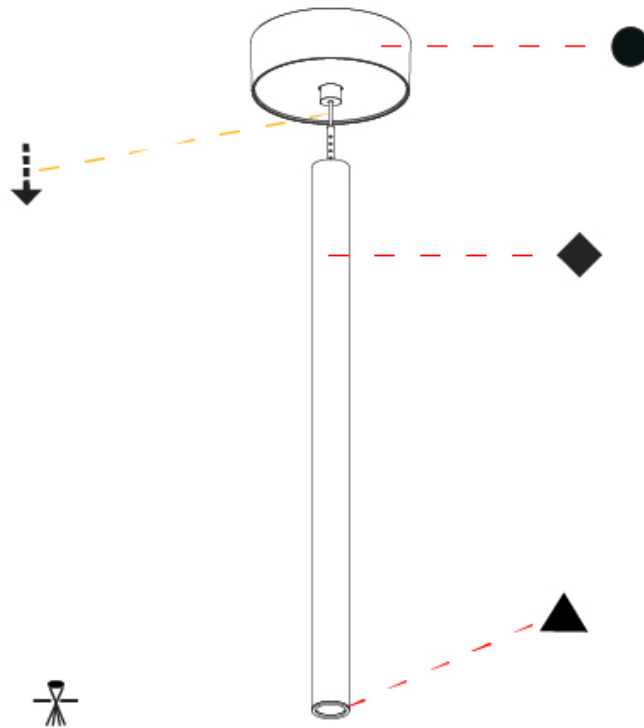

HANGOVER PLUG SHINE MONOPOINT SURFACE CANOPY SUSPENSION

A30849-

PROJECT
TYPE
SPECIFIER
QUANTITY
DATE

A